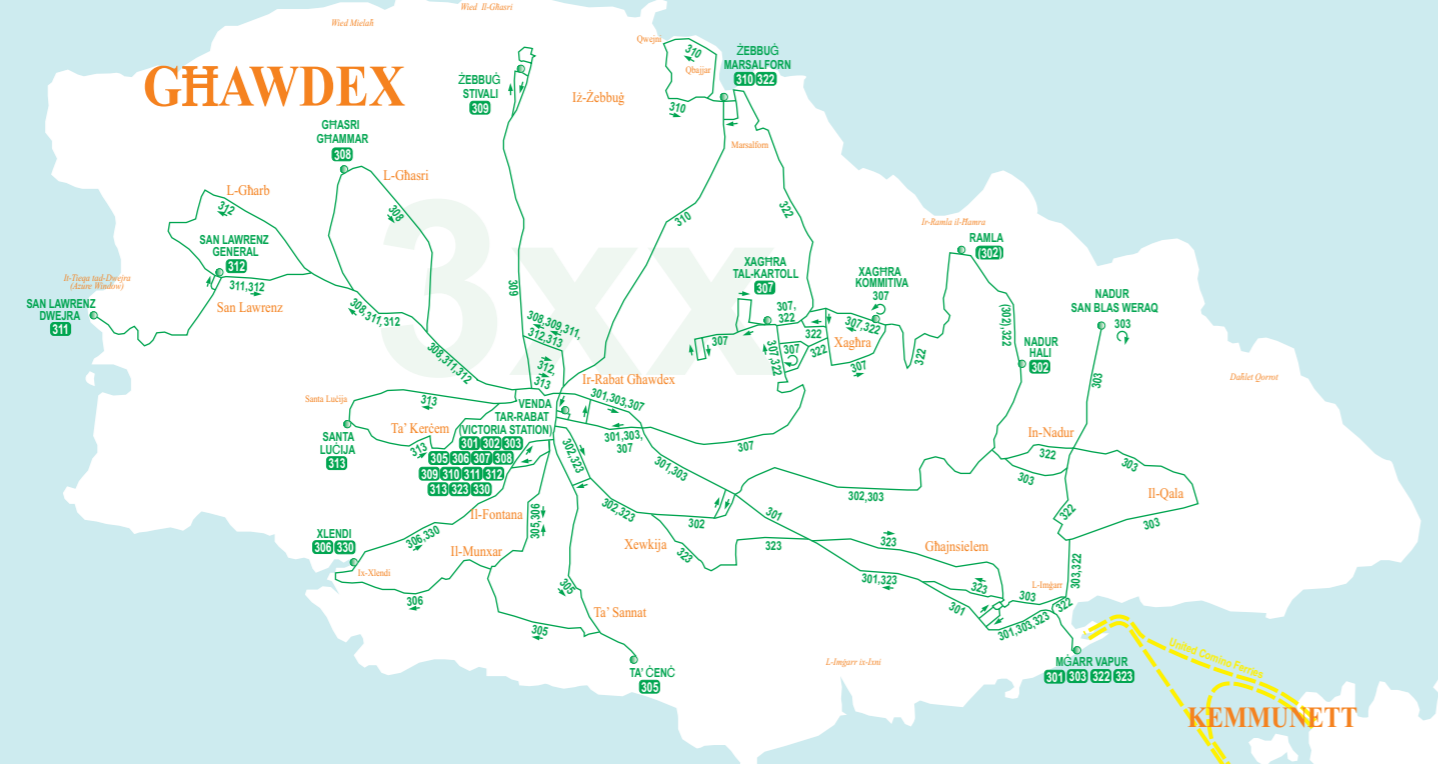

IR ROTOT TAS-SERVIZZ TAL-LINJA

BUS ROUTES

1.05.2020

- | | | |
|--|-----------------------|---------------------------------|
| | Linji prinċipali | Main lines |
| | Linji sekondarji | Complementary lines |
| | Linji Express | Express lines |
| | Rotot f'Ghawdex | Lines on Gozo |
| | Rotot fis-sajf biss | Only summer services |
| | Rotot fix-winter biss | Only winter services |
| | I-Ajruport | Airport |
| | L-Għażi | Cities / Villages / Communities |
| | Distretti | Districts |
| | Laneċ | Ferries |

KEMMUNETT KEMMUNA

VENDA TAC-CIRKEWIA (CIRKEWIA INTERCHANGE)

IL-GĦEJER TA' SAN PAWL

MALTA